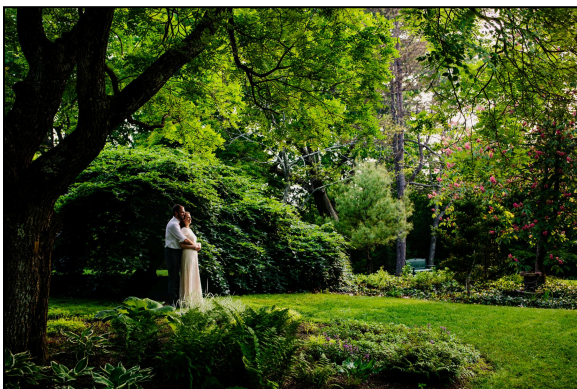

Contact: Amanda Davidson,

Director of Sales

amandadavidson@bullrunrestaurant.com